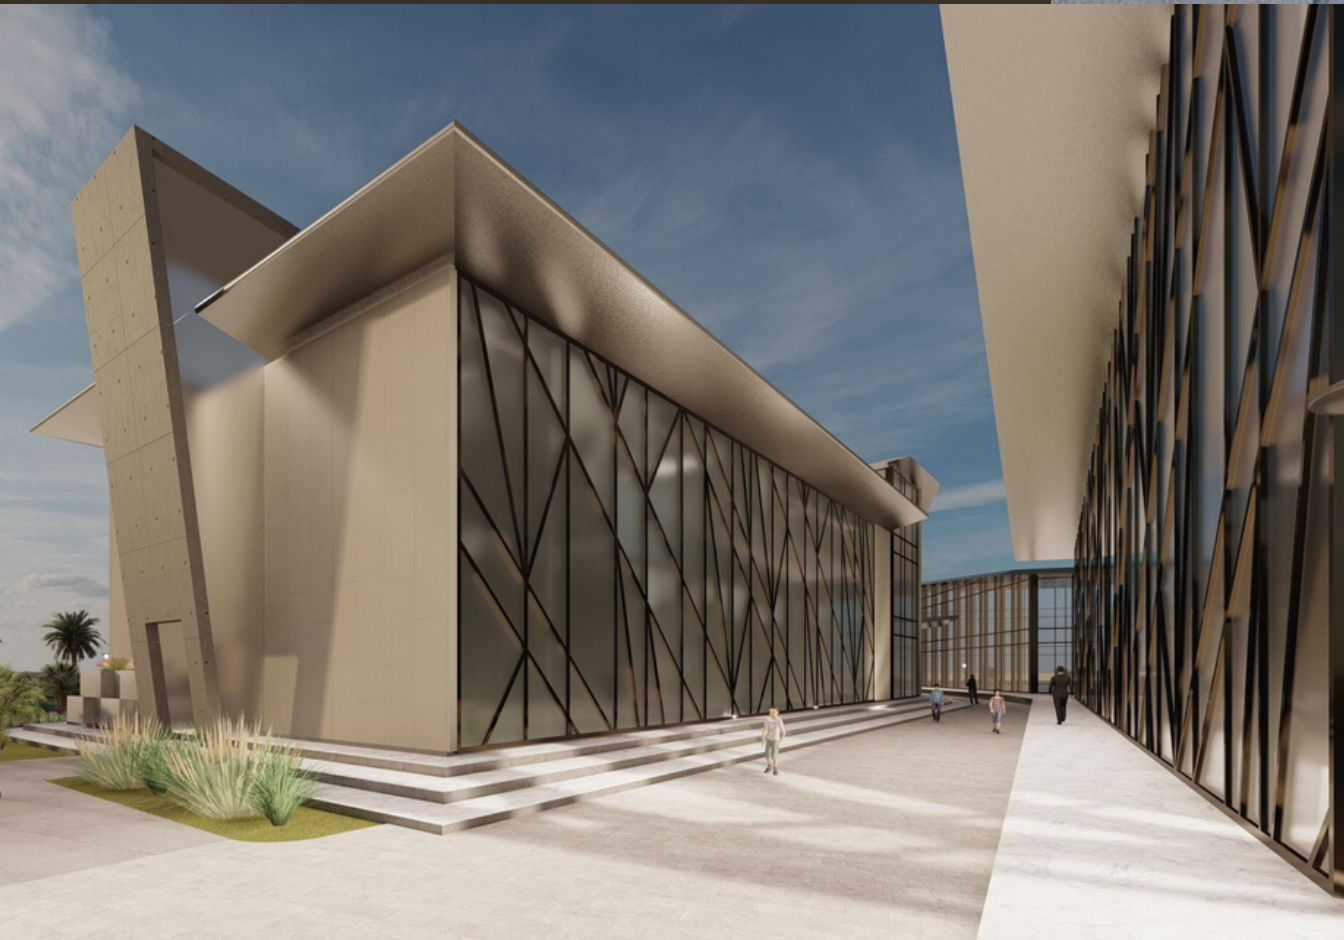

INTERIOR
DESIGN

DESIGN, SUPERVISION AND AUDITING
SERVICES THAT RESULTS INTO A COMPLETE,
CONTROLLED PROJECT WITHOUT ANY SIGNS
OF ERRORS BEFORE THE CONSTRUCTION
PHASE

ARCHITECTURAL SERVICES

CIVIL AND MEP SERVICES

INTERIOR SERVICES

LANDSCAPE SERVICES